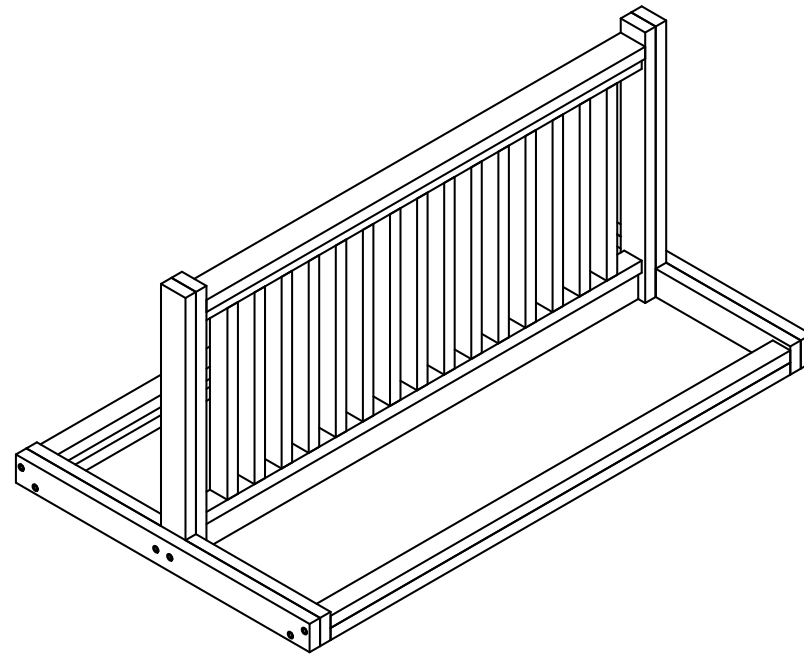

TOP VIEW

3D ISOMETRIC VIEW

FRONT VIEW

SIDE VIEW

CED

GRE

**STANDARD COLORS**

INSERT COLOR CODE IN PRODUCT NUMBER  
CEDAR= CED, GREEN= GRE,

EXAMPLE: CEDAR 6FT. BIKE RACK= PB BIKE**CED**