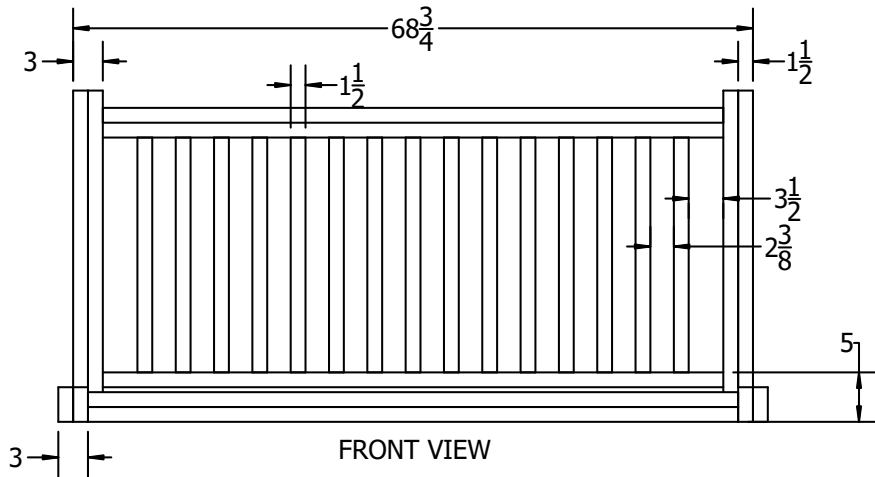

TOP VIEW

3D ISOMETRIC VIEW

FRONT VIEW

SIDE VIEW

CED

GRE

**STANDARD COLORS**

INSERT COLOR CODE IN PRODUCT NUMBER  
CEDAR= CED, GREEN= GRE,

EXAMPLE: CEDAR 6FT. BIKE RACK= PB BIKE**CED**