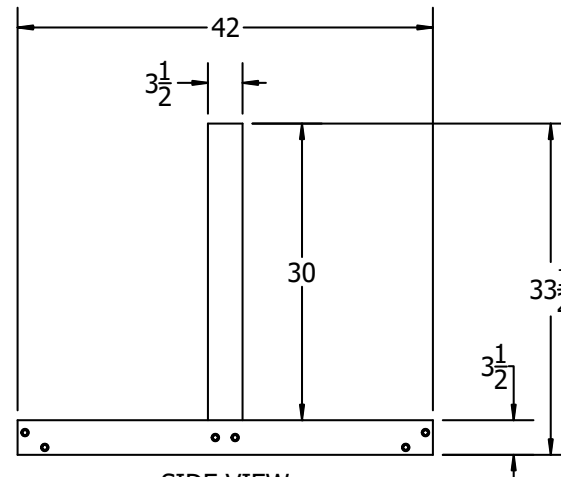

TOP VIEW

3D ISOMETRIC VIEW

FRONT VIEW

SIDE VIEW

CED

GRE

**STANDARD COLORS**

INSERT COLOR CODE IN PRODUCT NUMBER  
CEDAR= CED, GREEN= GRE,

EXAMPLE: CEDAR 6FT. BIKE RACK= PB BIKE**CED**